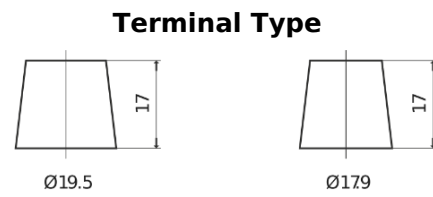

**Product overview**

Batteries for Trucks, Buses, Construction, Agriculture

**EndurancePRO EFB CX2253**

Part number	CX2253
Technology	EFB
EAN/GTIN	3661024016704
Voltage	12 V
Capacity	225.0 Ah
CCA	1150 A
Length	518 mm
Width	274 mm
Height	240 mm
Box size	D06
Polarity	ETN 3
Terminal Type	EN taper post
Hold Down	B0
Weights (subject of variation)	60.10 kg