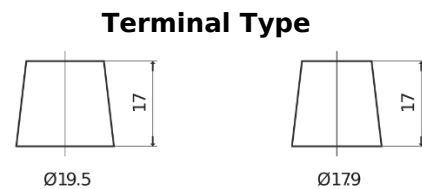

Product overview

Batteries for Trucks, Buses, Construction, Agriculture

EndurancePRO EFB CX2253

Part number	CX2253
Technology	EFB
EAN/GTIN	3661024016704
Voltage	12 V
Capacity	225.0 Ah
CCA	1150 A
Length	518 mm
Width	274 mm
Height	240 mm
Box size	D06
Polarity	ETN 3
Terminal Type	EN taper post
Hold Down	B0
Weights (subject of variation)	60.10 kg