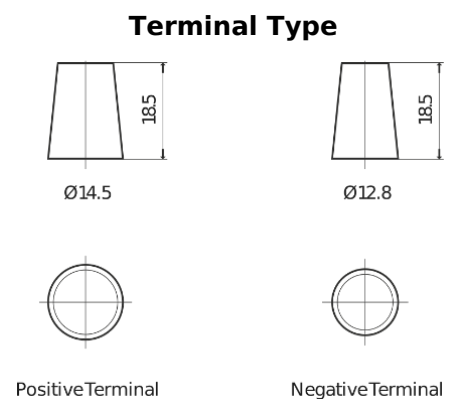

Product overview

Batteries for Cars

Formula FB357

Part number	FB357
Technology	Flooded
EAN/GTIN	3661024044349
Voltage	12 V
Capacity	35 Ah
CCA	240 A
Length	187 mm
Width	127 mm
Height	220 mm
Box size	B19
Polarity	ETN 1
Terminal Type	JIS taper post
Hold Down	B0
Weights (subject of variation)	8.90 kg