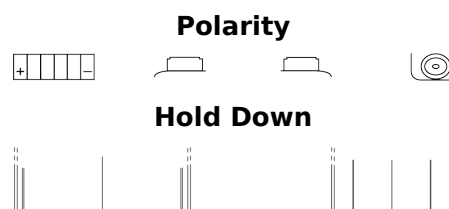

### GEL GEL12-14

Part number	GEL12-14
Technology	GEL
EAN/GTIN	3661024035200
Voltage	12 V
Capacity	14 Ah
CCA	150 A
Length	150 mm
Width	90 mm
Height	145 mm
Box size	C56
Polarity	ETN 1
Terminal Type	Female M6
Hold Down	B0
Weights (subject of variation)	5.10 kg