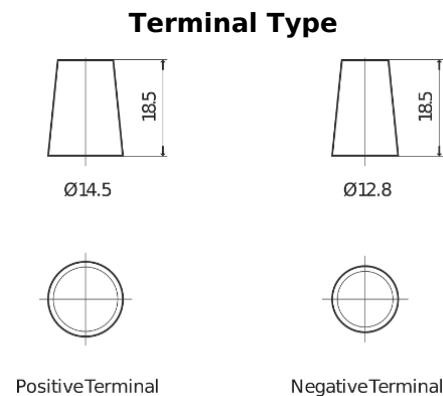

Product overview

Batteries for Cars

Power DB357

Part number	DB357
Technology	Flooded
EAN/GTIN	3661024024341
Voltage	12 V
Capacity	35 Ah
CCA	240 A
Length	187 mm
Width	127 mm
Height	220 mm
Box size	B19
Polarity	ETN 1
Terminal Type	JIS taper post
Hold Down	B0
Weights (subject of variation)	8.90 kg