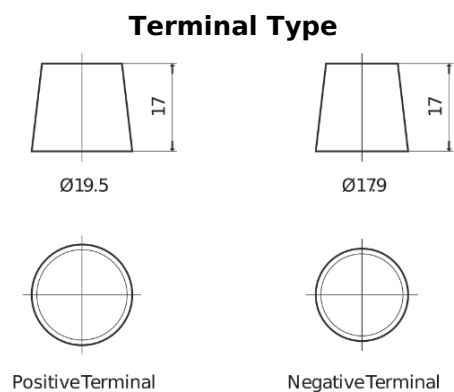

Product overview

Batteries for Trucks, Buses, Construction, Agriculture

PowerPRO Agri&Construction CJ2353

Part number	CJ2353
Technology	Flooded
EAN/GTIN	3661024016766
Voltage	12 V
Capacity	235.0 Ah
CCA	1450 A
Length	518 mm
Width	274 mm
Height	240 mm
Box size	D06
Polarity	ETN 3
Terminal Type	EN taper post
Hold Down	B0
Weights (subject of variation)	59.70 kg