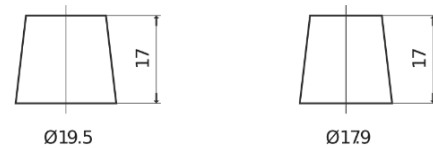

Product overview

Batteries for Trucks, Buses, Construction, Agriculture

PowerPRO Agri&Construction CJ1952

Part number	CJ1952
Technology	Flooded
EAN/GTIN	3661024016865
Voltage	6 V
Capacity	195.0 Ah
CCA	1000 A
Length	335 mm
Width	175 mm
Height	239 mm
Box size	MT5
Polarity	ETN 0
Terminal Type	EN taper post
Hold Down	B1
Weights (subject of variation)	23.30 kg

Polarity

Terminal Type