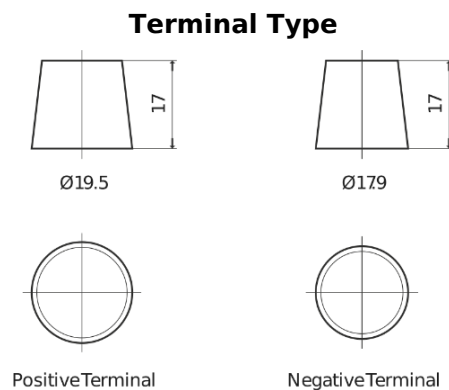

Product overview

Batteries for Trucks, Buses, Construction, Agriculture

PowerPRO Agri&Construction CJ1723

Part number	CJ1723
Technology	Flooded
EAN/GTIN	3661024016759
Voltage	12 V
Capacity	172.0 Ah
CCA	1390 A
Length	513 mm
Width	223 mm
Height	223 mm
Box size	D05
Polarity	ETN 3
Terminal Type	EN taper post
Hold Down	B0
Weights (subject of variation)	48.80 kg