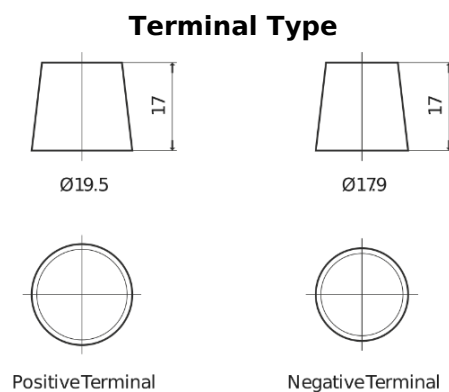

Product overview

Batteries for Trucks, Buses, Construction, Agriculture

PowerPRO Agri&Construction CJ1723

Part number	CJ1723
Technology	Flooded
EAN/GTIN	3661024016759
Voltage	12 V
Capacity	172.0 Ah
CCA	1390 A
Length	513 mm
Width	223 mm
Height	223 mm
Box size	D05
Polarity	ETN 3
Terminal Type	EN taper post
Hold Down	B0
Weights (subject of variation)	48.80 kg