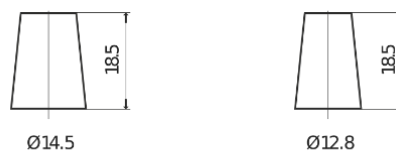

Terminal Type