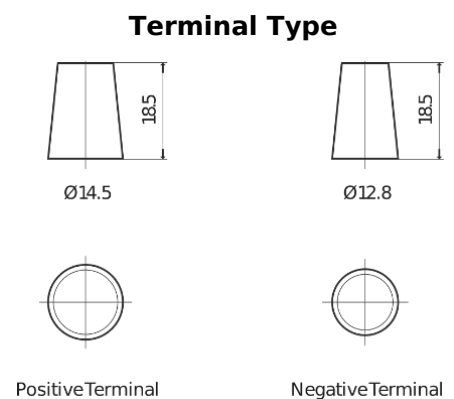

Product overview

Batteries for Cars

Plus CB357

Part number	CB357
Technology	Flooded
EAN/GTIN	3661024014342
Voltage	12 V
Capacity	35 Ah
CCA	240 A
Length	187 mm
Width	127 mm
Height	220 mm
Box size	B19
Polarity	ETN 1
Terminal Type	JIS taper post
Hold Down	B0
Weights (subject of variation)	8.90 kg