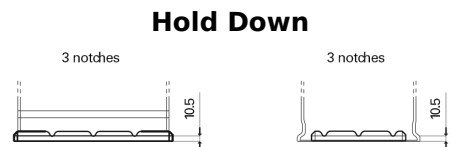

Product overview

Batteries for Trucks, Buses, Construction, Agriculture

PowerPRO Agri&Construction CJ1355

Part number	CJ1355
Technology	Flooded
EAN/GTIN	3661024016797
Voltage	12 V
Capacity	135.0 Ah
CCA	1000 A
Length	514 mm
Width	175 mm
Height	210 mm
Box size	DB8
Polarity	ETN 3
Terminal Type	EN taper post
Hold Down	B3
Weights (subject of variation)	36.00 kg