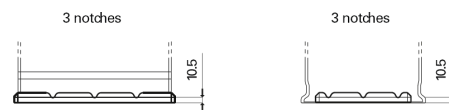

**Product overview**

Batteries for Trucks, Buses, Construction, Agriculture

**PowerPRO Agri&Construction CJ1355**

Part number	CJ1355
Technology	Flooded
EAN/GTIN	3661024016797
Voltage	12 V
Capacity	135.0 Ah
CCA	1000 A
Length	514 mm
Width	175 mm
Height	210 mm
Box size	DB8
Polarity	ETN 3
Terminal Type	EN taper post
Hold Down	B3
Weights (subject of variation)	36.00 kg

**Polarity**

**Terminal Type**

Positive Terminal

Negative Terminal

**Hold Down**

Design, features and specifications are subject to change without notice. We disclaim any representation or warranty, express or implied, concerning the data or recommendations, and in no event shall be liable for any loss or damage claimed to have arisen as a result. Some products may not be available in your local market.