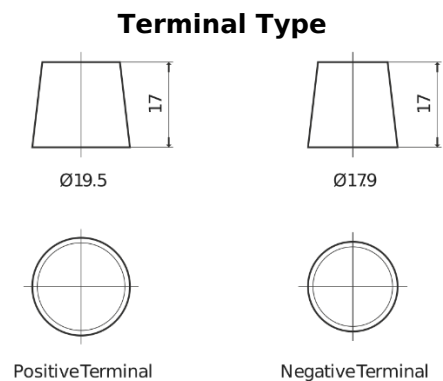

Product overview

Batteries for Trucks, Buses, Construction, Agriculture

PowerPRO Agri&Construction CJ1355

Part number	CJ1355
Technology	Flooded
EAN/GTIN	3661024016797
Voltage	12 V
Capacity	135.0 Ah
CCA	1000 A
Length	514 mm
Width	175 mm
Height	210 mm
Box size	DB8
Polarity	ETN 3
Terminal Type	EN taper post
Hold Down	B3
Weights (subject of variation)	36.00 kg