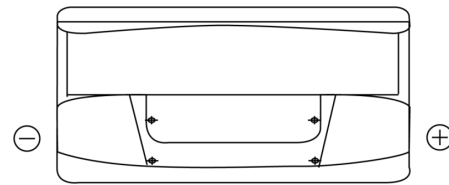

Product overview

Batteries for Trucks, Buses, Construction, Agriculture

PowerPRO Agri&Construction CJ1000

Part number	CJ1000
Technology	Flooded
EAN/GTIN	3661024016827
Voltage	12 V
Capacity	100.0 Ah
CCA	850 A
Length	353 mm
Width	175 mm
Height	190 mm
Box size	L05
Polarity	ETN 0
Terminal Type	EN taper post
Hold Down	B13
Weights (subject of variation)	21.80 kg

Polarity

Terminal Type

Positive Terminal

Negative Terminal

Hold Down

Design, features and specifications are subject to change without notice. We disclaim any representation or warranty, express or implied, concerning the data or recommendations, and in no event shall be liable for any loss or damage claimed to have arisen as a result. Some products may not be available in your local market.