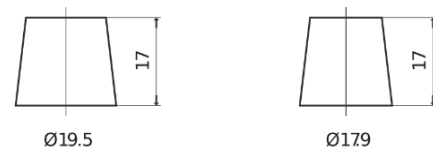

**Product overview**

Batteries for Trucks, Buses, Construction, Agriculture

**PowerPRO Agri&Construction CJ1000**

Part number	CJ1000
Technology	Flooded
EAN/GTIN	3661024016827
Voltage	12 V
Capacity	100.0 Ah
CCA	850 A
Length	353 mm
Width	175 mm
Height	190 mm
Box size	L05
Polarity	ETN 0
Terminal Type	EN taper post
Hold Down	B13
Weights (subject of variation)	21.80 kg

**Polarity**

**Terminal Type**

Positive Terminal

Negative Terminal

**Hold Down**

Design, features and specifications are subject to change without notice. We disclaim any representation or warranty, express or implied, concerning the data or recommendations, and in no event shall be liable for any loss or damage claimed to have arisen as a result. Some products may not be available in your local market.