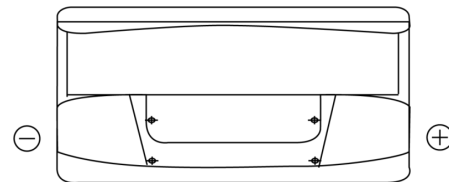

**Product overview**

Batteries for Trucks, Buses, Construction, Agriculture

**PowerPRO Agri&Construction CJ1000**

Part number	CJ1000
Technology	Flooded
EAN/GTIN	3661024016827
Voltage	12 V
Capacity	100.0 Ah
CCA	850 A
Length	353 mm
Width	175 mm
Height	190 mm
Box size	L05
Polarity	ETN 0
Terminal Type	EN taper post
Hold Down	B13
Weights (subject of variation)	21.80 kg

**Polarity**

**Terminal Type**

Positive Terminal

Negative Terminal

**Hold Down**

Design, features and specifications are subject to change without notice. We disclaim any representation or warranty, express or implied, concerning the data or recommendations, and in no event shall be liable for any loss or damage claimed to have arisen as a result. Some products may not be available in your local market.