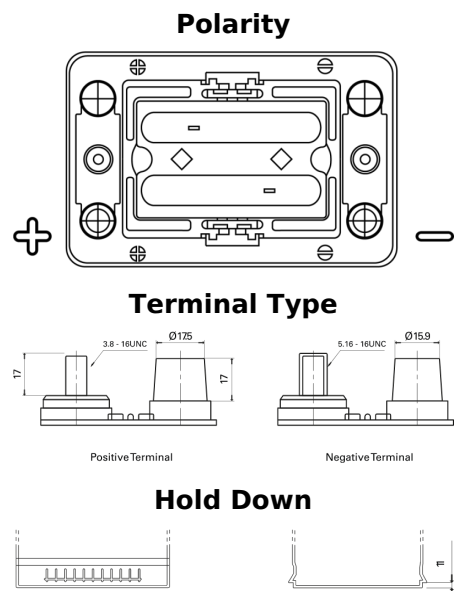

Product overview

Batteries for Trucks, Buses, Construction, Agriculture

PowerPRO Agri&Construction CJ050C

Part number	CJ050C
Technology	Flooded
EAN/GTIN	3661024016810
Voltage	12 V
Capacity	50.0 Ah
CCA	800 A
Length	260 mm
Width	173 mm
Height	206 mm
Box size	G34
Polarity	ETN 1
Terminal Type	SAE M 3/8"- 5/16" taper&stud
Hold Down	B7
Weights (subject of variation)	17.90 kg