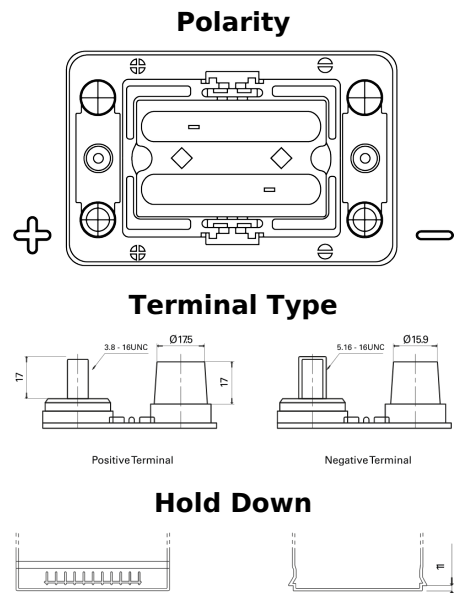

**Product overview**

Batteries for Trucks, Buses, Construction, Agriculture

**PowerPRO Agri&Construction CJ050C**

Part number	CJ050C
Technology	Flooded
EAN/GTIN	3661024016810
Voltage	12 V
Capacity	50.0 Ah
CCA	800 A
Length	260 mm
Width	173 mm
Height	206 mm
Box size	G34
Polarity	ETN 1
Terminal Type	SAE M 3/8"- 5/16" taper&stud
Hold Down	B7
Weights (subject of variation)	17.90 kg