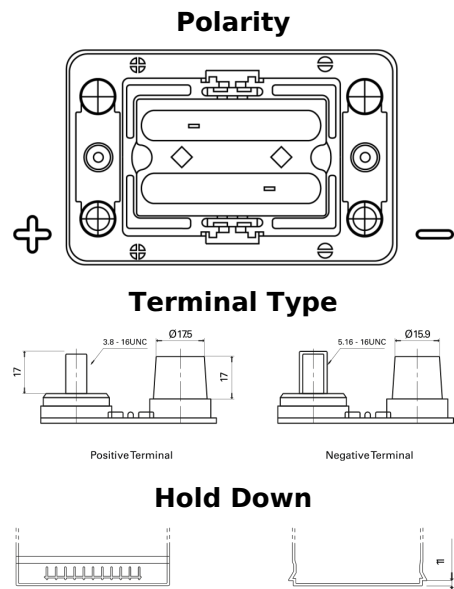

Product overview

Batteries for Trucks, Buses, Construction, Agriculture

PowerPRO Agri&Construction CJ050C

| | |
|--------------------------------|---------------------------------|
| Part number | CJ050C |
| Technology | Flooded |
| EAN/GTIN | 3661024016810 |
| Voltage | 12 V |
| Capacity | 50.0 Ah |
| CCA | 800 A |
| Length | 260 mm |
| Width | 173 mm |
| Height | 206 mm |
| Box size | G34 |
| Polarity | ETN 1 |
| Terminal Type | SAE M 3/8"- 5/16" taper&stud |
| Hold Down | B7 |
| Weights (subject of variation) | 17.90 kg |