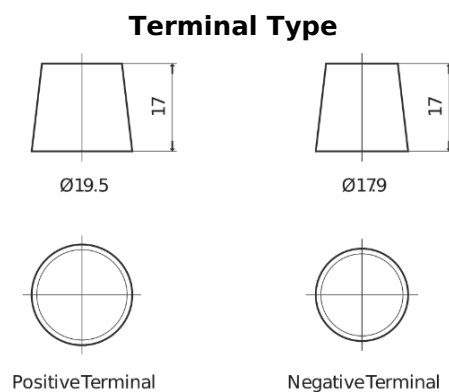

Product overview

Batteries for Trucks, Buses, Construction, Agriculture

StartPRO CG2253

Part number	CG2253
Technology	Flooded
EAN/GTIN	3661024016964
Voltage	12 V
Capacity	225.0 Ah
CCA	1200 A
Length	518 mm
Width	274 mm
Height	240 mm
Box size	D06
Polarity	ETN 3
Terminal Type	EN taper post
Hold Down	B0
Weights (subject of variation)	54.90 kg