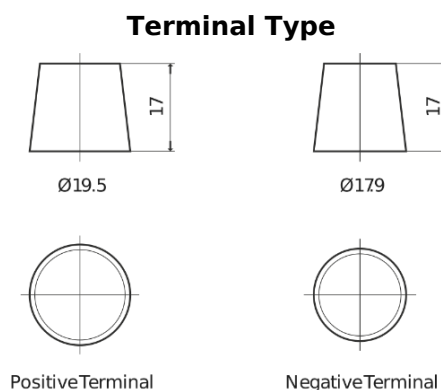

Product overview

Batteries for Trucks, Buses, Construction, Agriculture

StartPRO CG2253

Part number	CG2253
Technology	Flooded
EAN/GTIN	3661024016964
Voltage	12 V
Capacity	225.0 Ah
CCA	1200 A
Length	518 mm
Width	274 mm
Height	240 mm
Box size	D06
Polarity	ETN 3
Terminal Type	EN taper post
Hold Down	B0
Weights (subject of variation)	54.90 kg