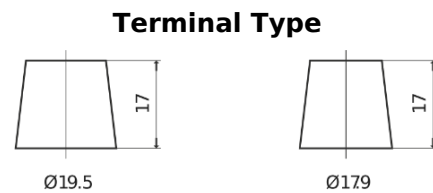

Product overview

Batteries for Trucks, Buses, Construction, Agriculture

StartPRO CG1803

Part number	CG1803
Technology	Flooded
EAN/GTIN	3661024015448
Voltage	12 V
Capacity	180.0 Ah
CCA	1000 A
Length	513 mm
Width	223 mm
Height	223 mm
Box size	D05
Polarity	ETN 3
Terminal Type	EN taper post
Hold Down	B0
Weights (subject of variation)	42.80 kg