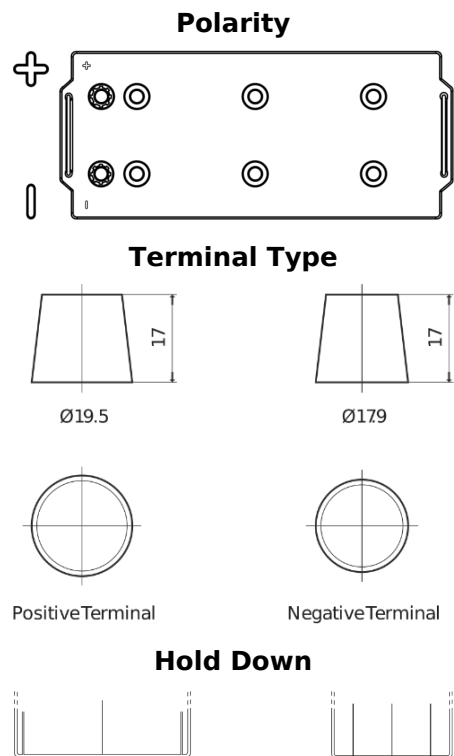

Product overview

Batteries for Trucks, Buses, Construction, Agriculture

StartPRO CG1703

Part number	CG1703
Technology	Flooded
EAN/GTIN	3661024016896
Voltage	12 V
Capacity	170.0 Ah
CCA	950 A
Length	513 mm
Width	223 mm
Height	223 mm
Box size	D05
Polarity	ETN 3
Terminal Type	EN taper post
Hold Down	B0
Weights (subject of variation)	40.20 kg