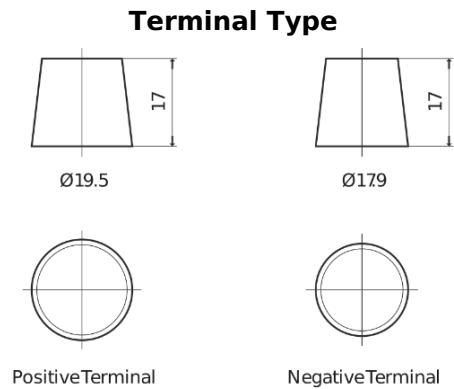

Product overview

Batteries for Trucks, Buses, Construction, Agriculture

StartPRO CG1703

Part number	CG1703
Technology	Flooded
EAN/GTIN	3661024016896
Voltage	12 V
Capacity	170.0 Ah
CCA	950 A
Length	513 mm
Width	223 mm
Height	223 mm
Box size	D05
Polarity	ETN 3
Terminal Type	EN taper post
Hold Down	B0
Weights (subject of variation)	40.20 kg