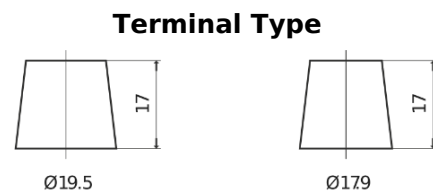

**Product overview**

Batteries for Trucks, Buses, Construction, Agriculture

**StartPRO CG1403**

Part number	CG1403
Technology	Flooded
EAN/GTIN	3661024015424
Voltage	12 V
Capacity	140.0 Ah
CCA	800 A
Length	513 mm
Width	189 mm
Height	223 mm
Box size	D04
Polarity	ETN 3
Terminal Type	EN taper post
Hold Down	B0
Weights (subject of variation)	34.10 kg