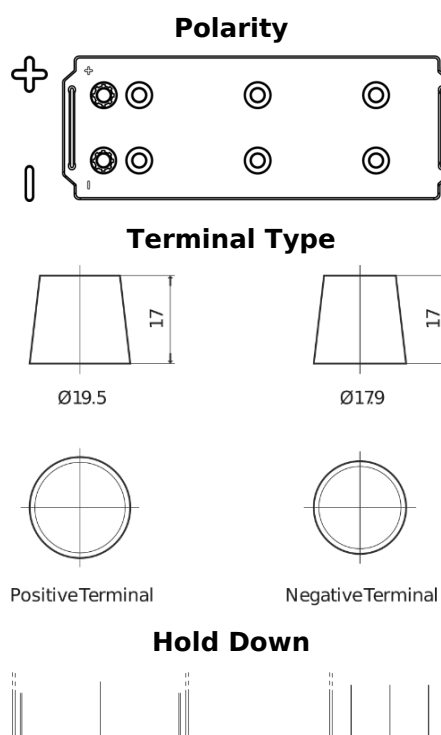

**Product overview**

Batteries for Trucks, Buses, Construction, Agriculture

**StartPRO CG1403**

Part number	CG1403
Technology	Flooded
EAN/GTIN	3661024015424
Voltage	12 V
Capacity	140.0 Ah
CCA	800 A
Length	513 mm
Width	189 mm
Height	223 mm
Box size	D04
Polarity	ETN 3
Terminal Type	EN taper post
Hold Down	B0
Weights (subject of variation)	34.10 kg