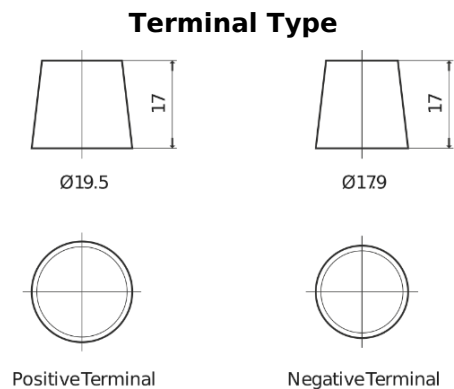

Product overview

Batteries for Trucks, Buses, Construction, Agriculture

PowerPRO CF2353

Part number	CF2353
Technology	Flooded
EAN/GTIN	3661024015325
Voltage	12 V
Capacity	235.0 Ah
CCA	1300 A
Length	518 mm
Width	274 mm
Height	240 mm
Box size	D06
Polarity	ETN 3
Terminal Type	EN taper post
Hold Down	B0
Weights (subject of variation)	56.30 kg