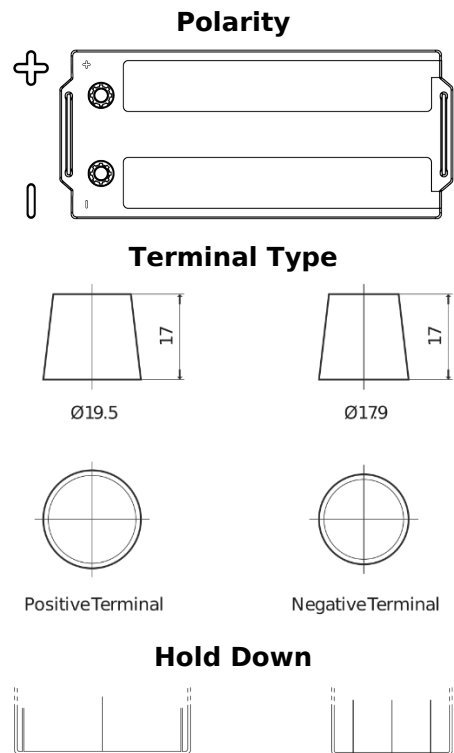

Product overview

Batteries for Trucks, Buses, Construction, Agriculture

PowerPRO CF1853

Part number	CF1853
Technology	Flooded
EAN/GTIN	3661024015318
Voltage	12 V
Capacity	185.0 Ah
CCA	1150 A
Length	513 mm
Width	223 mm
Height	223 mm
Box size	D05
Polarity	ETN 3
Terminal Type	EN taper post
Hold Down	B0
Weights (subject of variation)	43.90 kg