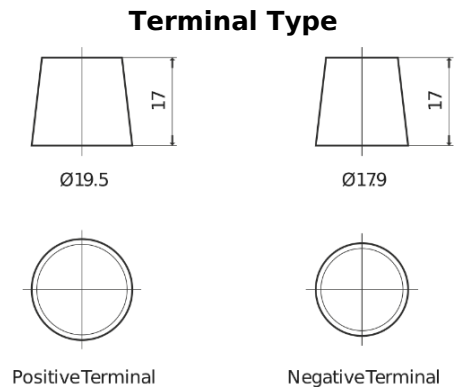

Product overview

Batteries for Trucks, Buses, Construction, Agriculture

PowerPRO CF1853

Part number	CF1853
Technology	Flooded
EAN/GTIN	3661024015318
Voltage	12 V
Capacity	185.0 Ah
CCA	1150 A
Length	513 mm
Width	223 mm
Height	223 mm
Box size	D05
Polarity	ETN 3
Terminal Type	EN taper post
Hold Down	B0
Weights (subject of variation)	43.90 kg