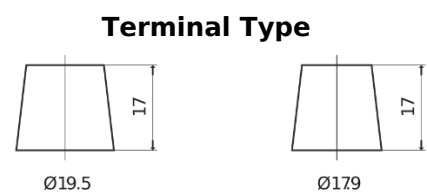

Product overview

Batteries for Trucks, Buses, Construction, Agriculture

PowerPRO CF1453

Part number	CF1453
Technology	Flooded
EAN/GTIN	3661024015301
Voltage	12 V
Capacity	145.0 Ah
CCA	900 A
Length	513 mm
Width	189 mm
Height	223 mm
Box size	D04
Polarity	ETN 3
Terminal Type	EN taper post
Hold Down	B0
Weights (subject of variation)	35.90 kg