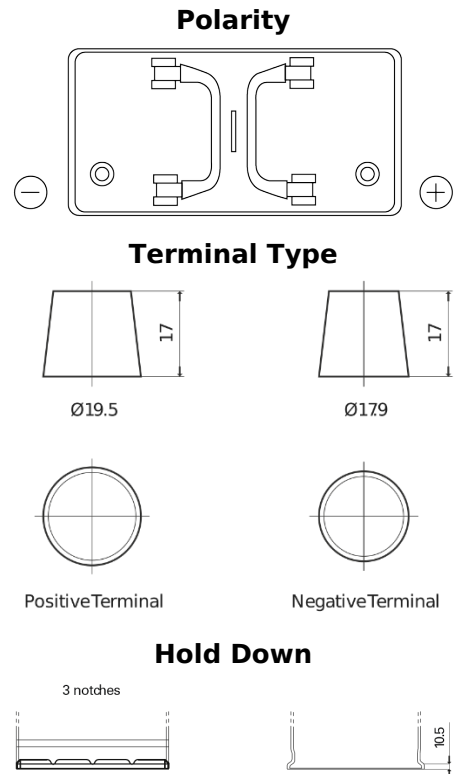

**Product overview**

Batteries for Trucks, Buses, Construction, Agriculture

**PowerPRO CF1202**

Part number	CF1202
Technology	Flooded
EAN/GTIN	3661024015271
Voltage	12 V
Capacity	120.0 Ah
CCA	870 A
Length	349 mm
Width	175 mm
Height	235 mm
Box size	D02
Polarity	ETN 0
Terminal Type	EN taper post
Hold Down	B1
Weights (subject of variation)	27.50 kg