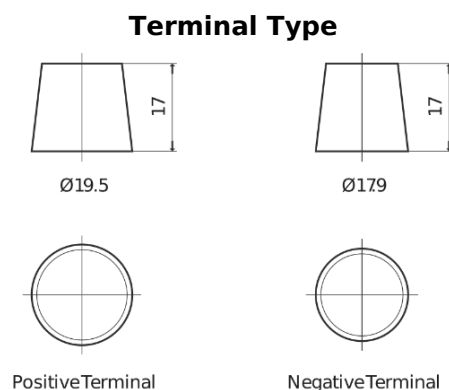

Product overview

Batteries for Trucks, Buses, Construction, Agriculture

StrongPRO EFB+ CE2353

Part number	CE2353
Technology	EFB
EAN/GTIN	3661024016711
Voltage	12 V
Capacity	235.0 Ah
CCA	1200 A
Length	518 mm
Width	274 mm
Height	240 mm
Box size	D06
Polarity	ETN 3
Terminal Type	EN taper post
Hold Down	B0
Weights (subject of variation)	58.20 kg