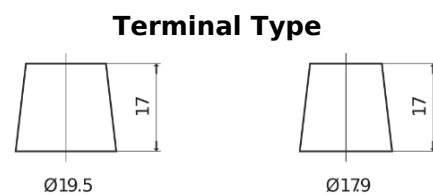

**Product overview**

Batteries for Trucks, Buses, Construction, Agriculture

**StrongPRO EFB+ CE2353**

Part number	CE2353
Technology	EFB
EAN/GTIN	3661024016711
Voltage	12 V
Capacity	235.0 Ah
CCA	1200 A
Length	518 mm
Width	274 mm
Height	240 mm
Box size	D06
Polarity	ETN 3
Terminal Type	EN taper post
Hold Down	B0
Weights (subject of variation)	58.20 kg