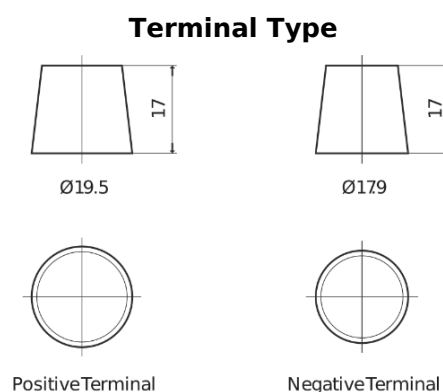

**Product overview**

Batteries for Trucks, Buses, Construction, Agriculture

**Endurance+PRO Gel CD2103T**

Part number	CD2103T
Technology	GEL
EAN/GTIN	3661024016988
Voltage	12 V
Capacity	210.0 Ah
CCA	800 A
Length	518 mm
Width	274 mm
Height	240 mm
Box size	D06
Polarity	ETN 3
Terminal Type	EN taper post
Hold Down	B0
Weights (subject of variation)	66.00 kg