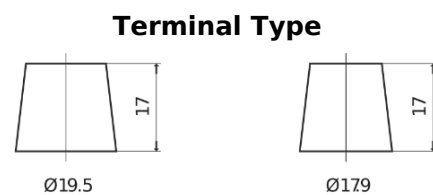

**Product overview**

Batteries for Trucks, Buses, Construction, Agriculture

**Endurance+PRO Gel CD2103**

Part number	CD2103
Technology	GEL
EAN/GTIN	3661024016889
Voltage	12 V
Capacity	210.0 Ah
CCA	1030 A
Length	518 mm
Width	274 mm
Height	240 mm
Box size	D06
Polarity	ETN 3
Terminal Type	EN taper post
Hold Down	B0
Weights (subject of variation)	63.50 kg