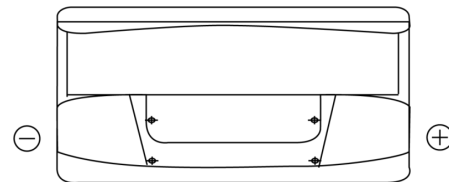

Product overview

Batteries for Cars

Standard CC900

Part number	CC900
Technology	Flooded
EAN/GTIN	3661024014830
Voltage	12 V
Capacity	90.0 Ah
CCA	720 A
Length	353 mm
Width	175 mm
Height	190 mm
Box size	L05
Polarity	ETN 0
Terminal Type	EN taper post
Hold Down	B13
Weights (subject of variation)	20.50 kg

Polarity

Terminal Type

Positive Terminal

Negative Terminal

Hold Down

Design, features and specifications are subject to change without notice. We disclaim any representation or warranty, express or implied, concerning the data or recommendations, and in no event shall be liable for any loss or damage claimed to have arisen as a result. Some products may not be available in your local market.