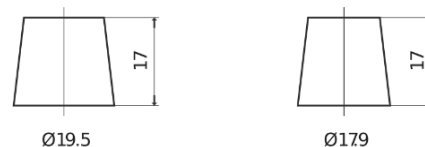

Product overview

Batteries for Cars

Standard CC900

Part number	CC900
Technology	Flooded
EAN/GTIN	3661024014830
Voltage	12 V
Capacity	90.0 Ah
CCA	720 A
Length	353 mm
Width	175 mm
Height	190 mm
Box size	L05
Polarity	ETN 0
Terminal Type	EN taper post
Hold Down	B13
Weights (subject of variation)	20.50 kg

Polarity

Terminal Type

Positive Terminal

Negative Terminal

Hold Down

Design, features and specifications are subject to change without notice. We disclaim any representation or warranty, express or implied, concerning the data or recommendations, and in no event shall be liable for any loss or damage claimed to have arisen as a result. Some products may not be available in your local market.