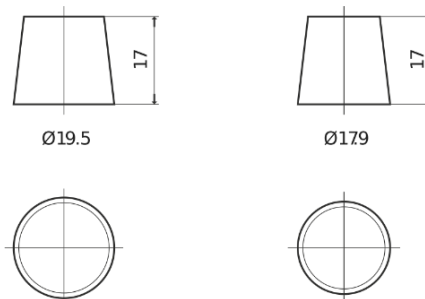

**Product overview**

Batteries for Cars

**Standard CC700**

Part number	CC700
Technology	Flooded
EAN/GTIN	3661024014823
Voltage	12 V
Capacity	70.0 Ah
CCA	640 A
Length	278 mm
Width	175 mm
Height	190 mm
Box size	L03
Polarity	ETN 0
Terminal Type	EN taper post
Hold Down	B13
Weights (subject of variation)	16.00 kg

**Polarity**

**Terminal Type**

Positive Terminal

Negative Terminal

**Hold Down**

Design, features and specifications are subject to change without notice. We disclaim any representation or warranty, express or implied, concerning the data or recommendations, and in no event shall be liable for any loss or damage claimed to have arisen as a result. Some products may not be available in your local market.