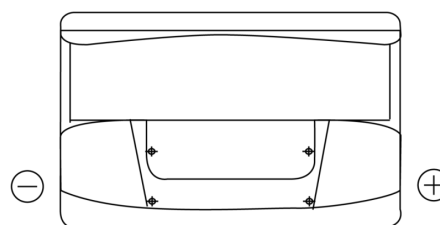

Product overview

Batteries for Cars

Standard CC700

Part number	CC700
Technology	Flooded
EAN/GTIN	3661024014823
Voltage	12 V
Capacity	70.0 Ah
CCA	640 A
Length	278 mm
Width	175 mm
Height	190 mm
Box size	L03
Polarity	ETN 0
Terminal Type	EN taper post
Hold Down	B13
Weights (subject of variation)	16.00 kg

Polarity

Terminal Type

Positive Terminal

Negative Terminal

Hold Down

Design, features and specifications are subject to change without notice. We disclaim any representation or warranty, express or implied, concerning the data or recommendations, and in no event shall be liable for any loss or damage claimed to have arisen as a result. Some products may not be available in your local market.