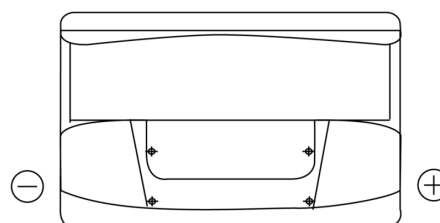

**Product overview**

Batteries for Cars

**Standard CC700**

Part number	CC700
Technology	Flooded
EAN/GTIN	3661024014823
Voltage	12 V
Capacity	70.0 Ah
CCA	640 A
Length	278 mm
Width	175 mm
Height	190 mm
Box size	L03
Polarity	ETN 0
Terminal Type	EN taper post
Hold Down	B13
Weights (subject of variation)	16.00 kg

**Polarity**

**Terminal Type**

Positive Terminal

Negative Terminal

**Hold Down**

Design, features and specifications are subject to change without notice. We disclaim any representation or warranty, express or implied, concerning the data or recommendations, and in no event shall be liable for any loss or damage claimed to have arisen as a result. Some products may not be available in your local market.