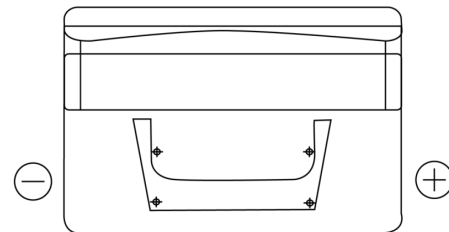

Product overview

Batteries for Cars

Standard CC652

Part number	CC652
Technology	Flooded
EAN/GTIN	3661024014861
Voltage	12 V
Capacity	65.0 Ah
CCA	540 A
Length	278 mm
Width	175 mm
Height	175 mm
Box size	LB3
Polarity	ETN 0
Terminal Type	EN taper post
Hold Down	B13
Weights (subject of variation)	14.50 kg

Polarity

Terminal Type

Positive Terminal

Negative Terminal

Hold Down

Design, features and specifications are subject to change without notice. We disclaim any representation or warranty, express or implied, concerning the data or recommendations, and in no event shall be liable for any loss or damage claimed to have arisen as a result. Some products may not be available in your local market.