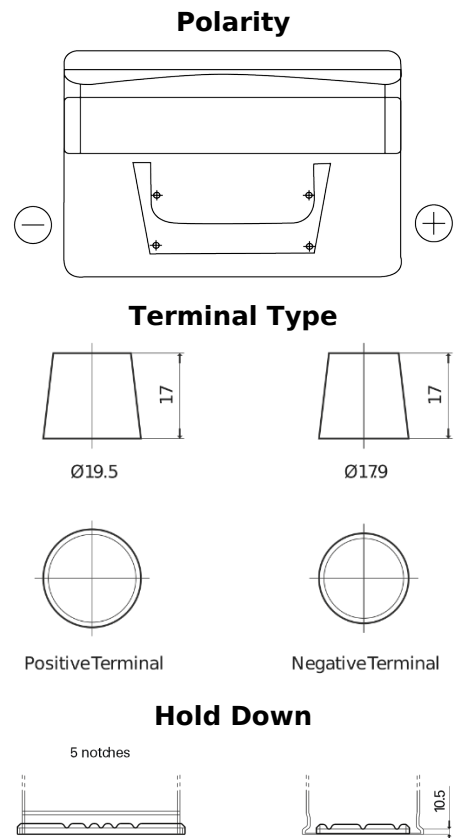

Product overview

Batteries for Cars

Standard CC652

Part number	CC652
Technology	Flooded
EAN/GTIN	3661024014861
Voltage	12 V
Capacity	65.0 Ah
CCA	540 A
Length	278 mm
Width	175 mm
Height	175 mm
Box size	LB3
Polarity	ETN 0
Terminal Type	EN taper post
Hold Down	B13
Weights (subject of variation)	14.50 kg