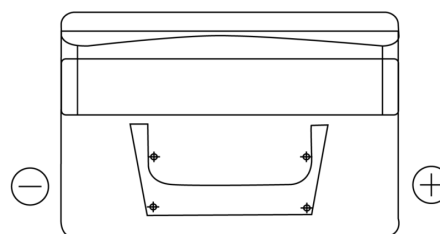

Product overview

Batteries for Cars

Standard CC652

Part number	CC652
Technology	Flooded
EAN/GTIN	3661024014861
Voltage	12 V
Capacity	65.0 Ah
CCA	540 A
Length	278 mm
Width	175 mm
Height	175 mm
Box size	LB3
Polarity	ETN 0
Terminal Type	EN taper post
Hold Down	B13
Weights (subject of variation)	14.50 kg

Polarity

Terminal Type

Positive Terminal

Negative Terminal

Hold Down

Design, features and specifications are subject to change without notice. We disclaim any representation or warranty, express or implied, concerning the data or recommendations, and in no event shall be liable for any loss or damage claimed to have arisen as a result. Some products may not be available in your local market.