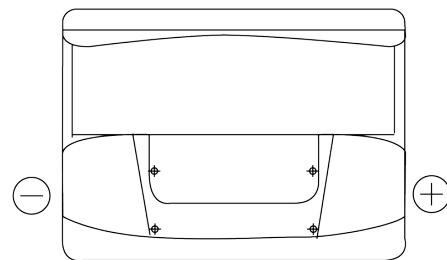

Product overview

Batteries for Cars

Standard CC550

Part number	CC550
Technology	Flooded
EAN/GTIN	3661024014809
Voltage	12 V
Capacity	55.0 Ah
CCA	460 A
Length	242 mm
Width	175 mm
Height	190 mm
Box size	L02
Polarity	ETN 0
Terminal Type	EN taper post
Hold Down	B13
Weights (subject of variation)	13.50 kg

Polarity

Terminal Type

Positive Terminal

Negative Terminal

Hold Down

Design, features and specifications are subject to change without notice. We disclaim any representation or warranty, express or implied, concerning the data or recommendations, and in no event shall be liable for any loss or damage claimed to have arisen as a result. Some products may not be available in your local market.