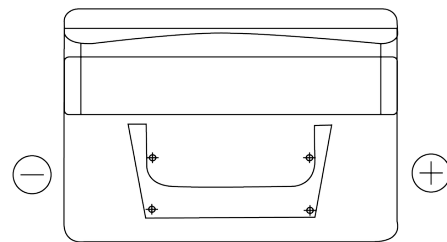

Product overview

Batteries for Cars

Standard CC542

Part number	CC542
Technology	Flooded
EAN/GTIN	3661024014854
Voltage	12 V
Capacity	54.0 Ah
CCA	500 A
Length	242 mm
Width	175 mm
Height	175 mm
Box size	LB2
Polarity	ETN 0
Terminal Type	EN taper post
Hold Down	B13
Weights (subject of variation)	12.90 kg

Polarity

Terminal Type

Positive Terminal

Negative Terminal

Hold Down

Design, features and specifications are subject to change without notice. We disclaim any representation or warranty, express or implied, concerning the data or recommendations, and in no event shall be liable for any loss or damage claimed to have arisen as a result. Some products may not be available in your local market.