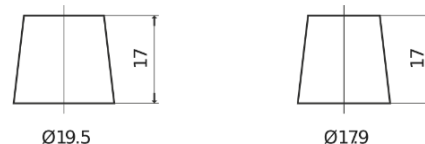

Terminal Type