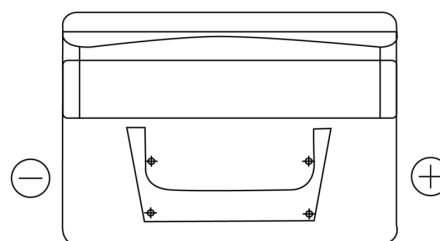

Product overview

Batteries for Cars

Standard CC542

Part number	CC542
Technology	Flooded
EAN/GTIN	3661024014854
Voltage	12 V
Capacity	54.0 Ah
CCA	500 A
Length	242 mm
Width	175 mm
Height	175 mm
Box size	LB2
Polarity	ETN 0
Terminal Type	EN taper post
Hold Down	B13
Weights (subject of variation)	12.90 kg

Polarity

Terminal Type

Hold Down

Design, features and specifications are subject to change without notice. We disclaim any representation or warranty, express or implied, concerning the data or recommendations, and in no event shall be liable for any loss or damage claimed to have arisen as a result. Some products may not be available in your local market.