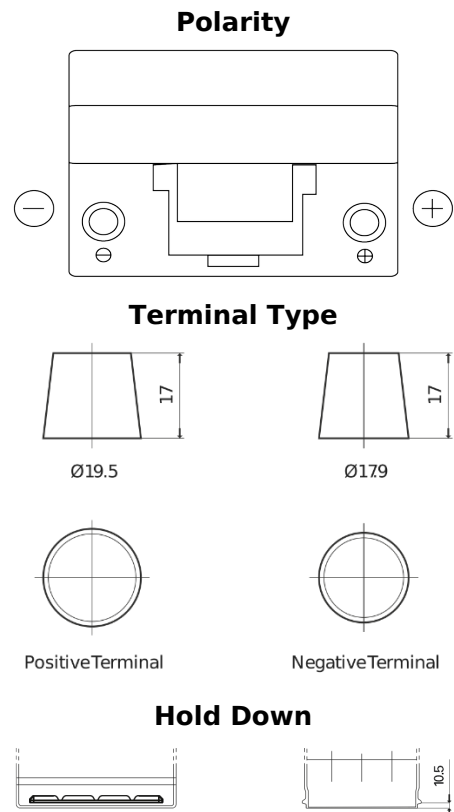

Product overview

Batteries for Cars

Plus CB954

Part number	CB954
Technology	Flooded
EAN/GTIN	3661024014458
Voltage	12 V
Capacity	95.0 Ah
CCA	760 A
Length	306 mm
Width	173 mm
Height	222 mm
Box size	D31
Polarity	ETN 0
Terminal Type	EN taper post
Hold Down	Korean B1
Weights (subject of variation)	20.60 kg