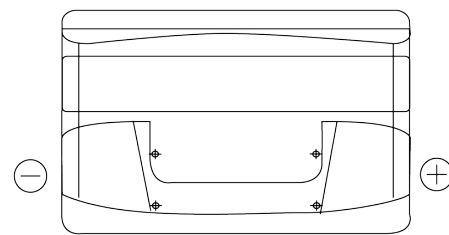

Product overview

Batteries for Cars

Plus CB950

Part number	CB950
Technology	Flooded
EAN/GTIN	3661024014588
Voltage	12 V
Capacity	95.0 Ah
CCA	800 A
Length	353 mm
Width	175 mm
Height	190 mm
Box size	L05
Polarity	ETN 0
Terminal Type	EN taper post
Hold Down	B13
Weights (subject of variation)	21.60 kg

Polarity

Terminal Type

Positive Terminal

Negative Terminal

Hold Down

Design, features and specifications are subject to change without notice. We disclaim any representation or warranty, express or implied, concerning the data or recommendations, and in no event shall be liable for any loss or damage claimed to have arisen as a result. Some products may not be available in your local market.