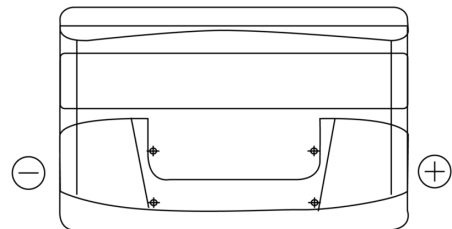

Product overview

Batteries for Cars

Plus CB950

Part number	CB950
Technology	Flooded
EAN/GTIN	3661024014588
Voltage	12 V
Capacity	95.0 Ah
CCA	800 A
Length	353 mm
Width	175 mm
Height	190 mm
Box size	L05
Polarity	ETN 0
Terminal Type	EN taper post
Hold Down	B13
Weights (subject of variation)	21.60 kg

Polarity

Terminal Type

Ø19.5

Ø179

Positive Terminal

Negative Terminal

Hold Down

Design, features and specifications are subject to change without notice. We disclaim any representation or warranty, express or implied, concerning the data or recommendations, and in no event shall be liable for any loss or damage claimed to have arisen as a result. Some products may not be available in your local market.