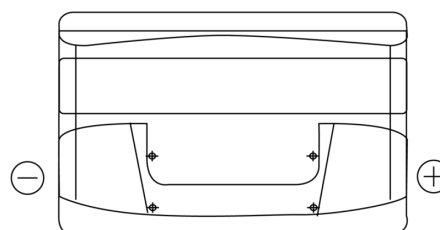

**Product overview**

Batteries for Cars

**Plus CB950**

Part number	CB950
Technology	Flooded
EAN/GTIN	3661024014588
Voltage	12 V
Capacity	95.0 Ah
CCA	800 A
Length	353 mm
Width	175 mm
Height	190 mm
Box size	L05
Polarity	ETN 0
Terminal Type	EN taper post
Hold Down	B13
Weights (subject of variation)	21.60 kg

**Polarity**

**Terminal Type**

Positive Terminal

Negative Terminal

**Hold Down**

Design, features and specifications are subject to change without notice. We disclaim any representation or warranty, express or implied, concerning the data or recommendations, and in no event shall be liable for any loss or damage claimed to have arisen as a result. Some products may not be available in your local market.