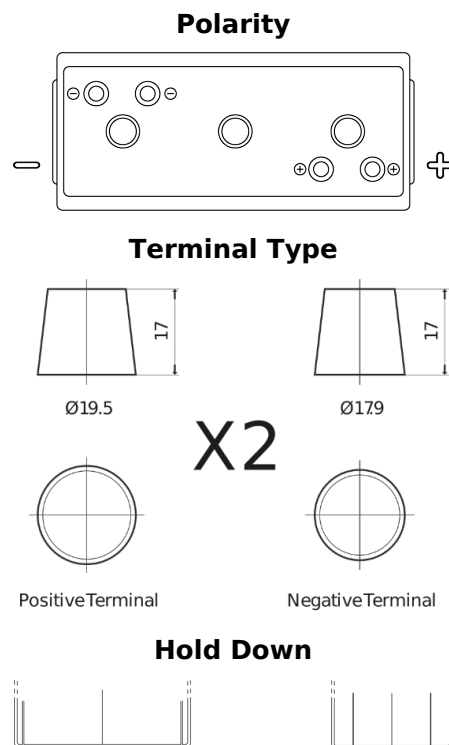

**Product overview**

Batteries for Marine and Leisure

**Vintage EU200-6**

Part number	EU200-6
Technology	Flooded
EAN/GTIN	3661024036139
Voltage	6 V
Capacity	200 Ah
CCA	1150 A
Length	398 mm
Width	174 mm
Height	234 mm
Box size	M06
Polarity	ETN 0
Terminal Type	Twin EN taper posts
Hold Down	B0
Weights (subject of variation)	27.80 kg