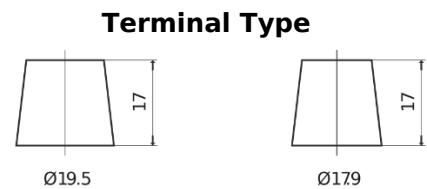

Product overview

Batteries for Marine and Leisure

Vintage EU165-6

Part number	EU165-6
Technology	Flooded
EAN/GTIN	3661024036146
Voltage	6 V
Capacity	165 Ah
CCA	900 A
Length	330 mm
Width	174 mm
Height	234 mm
Box size	M05
Polarity	ETN 0
Terminal Type	EN taper post
Hold Down	B0
Weights (subject of variation)	25.00 kg