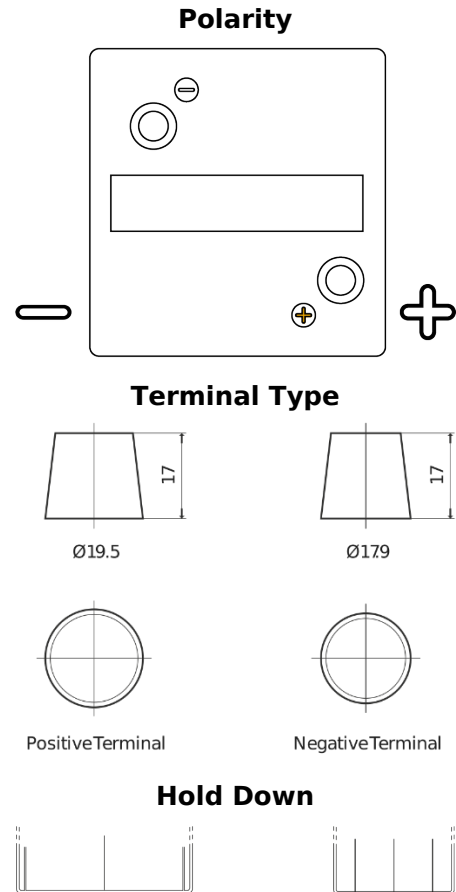

**Product overview**

Batteries for Marine and Leisure

**Vintage EU80-6**

Part number	EU80-6
Technology	Flooded
EAN/GTIN	3661024036160
Voltage	6 V
Capacity	80 Ah
CCA	600 A
Length	158 mm
Width	165 mm
Height	220 mm
Box size	M02
Polarity	ETN 0
Terminal Type	EN taper post
Hold Down	B0
Weights (subject of variation)	11.00 kg