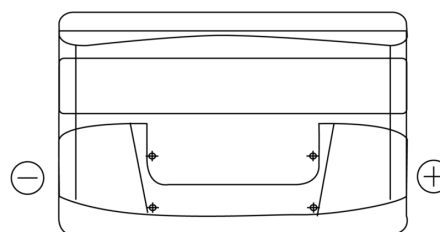

Product overview

Batteries for Cars

Plus CB852

Part number	CB852
Technology	Flooded
EAN/GTIN	3661024014663
Voltage	12 V
Capacity	85.0 Ah
CCA	760 A
Length	353 mm
Width	175 mm
Height	175 mm
Box size	LB5
Polarity	ETN 0
Terminal Type	EN taper post
Hold Down	B13
Weights (subject of variation)	19.40 kg

Polarity

Terminal Type

Positive Terminal

Negative Terminal

Hold Down

Design, features and specifications are subject to change without notice. We disclaim any representation or warranty, express or implied, concerning the data or recommendations, and in no event shall be liable for any loss or damage claimed to have arisen as a result. Some products may not be available in your local market.