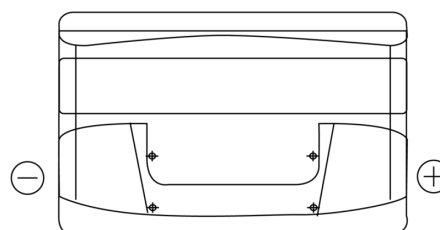

Product overview

Batteries for Cars

Plus CB852

Part number	CB852
Technology	Flooded
EAN/GTIN	3661024014663
Voltage	12 V
Capacity	85.0 Ah
CCA	760 A
Length	353 mm
Width	175 mm
Height	175 mm
Box size	LB5
Polarity	ETN 0
Terminal Type	EN taper post
Hold Down	B13
Weights (subject of variation)	19.40 kg

Polarity

Terminal Type

Positive Terminal

Negative Terminal

Hold Down

Design, features and specifications are subject to change without notice. We disclaim any representation or warranty, express or implied, concerning the data or recommendations, and in no event shall be liable for any loss or damage claimed to have arisen as a result. Some products may not be available in your local market.