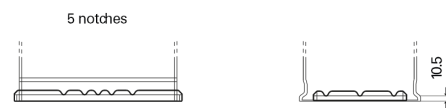

Product overview

Batteries for Cars

Plus CB852

Part number	CB852
Technology	Flooded
EAN/GTIN	3661024014663
Voltage	12 V
Capacity	85.0 Ah
CCA	760 A
Length	353 mm
Width	175 mm
Height	175 mm
Box size	LB5
Polarity	ETN 0
Terminal Type	EN taper post
Hold Down	B13
Weights (subject of variation)	19.40 kg

Polarity

Terminal Type

Positive Terminal Negative Terminal

Hold Down

Design, features and specifications are subject to change without notice. We disclaim any representation or warranty, express or implied, concerning the data or recommendations, and in no event shall be liable for any loss or damage claimed to have arisen as a result. Some products may not be available in your local market.