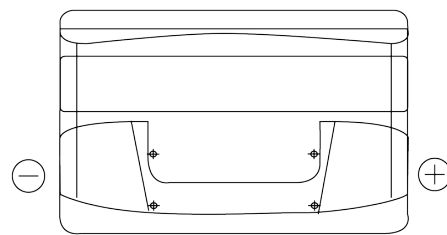

Product overview

Batteries for Cars

Plus CB852

Part number	CB852
Technology	Flooded
EAN/GTIN	3661024014663
Voltage	12 V
Capacity	85.0 Ah
CCA	760 A
Length	353 mm
Width	175 mm
Height	175 mm
Box size	LB5
Polarity	ETN 0
Terminal Type	EN taper post
Hold Down	B13
Weights (subject of variation)	19.40 kg

Polarity

Terminal Type

Positive Terminal

Negative Terminal

Hold Down

Design, features and specifications are subject to change without notice. We disclaim any representation or warranty, express or implied, concerning the data or recommendations, and in no event shall be liable for any loss or damage claimed to have arisen as a result. Some products may not be available in your local market.