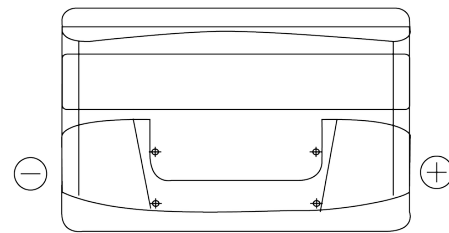

Product overview

Batteries for Cars

Excell EB1000

Part number	EB1000
Technology	Flooded
EAN/GTIN	3661024034715
Voltage	12 V
Capacity	100 Ah
CCA	720 A
Length	315 mm
Width	175 mm
Height	205 mm
Box size	LH4
Polarity	ETN 0
Terminal Type	EN taper post
Hold Down	B13
Weights (subject of variation)	21.90 kg

Polarity

Terminal Type

Hold Down

Design, features and specifications are subject to change without notice. We disclaim any representation or warranty, express or implied, concerning the data or recommendations, and in no event shall be liable for any loss or damage claimed to have arisen as a result. Some products may not be available in your local market.