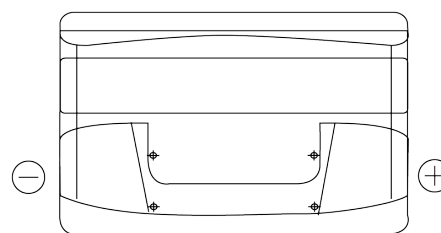

Product overview

Batteries for Cars

Excell EB852

Part number	EB852
Technology	Flooded
EAN/GTIN	3661024034661
Voltage	12 V
Capacity	85 Ah
CCA	760 A
Length	353 mm
Width	175 mm
Height	175 mm
Box size	LB5
Polarity	ETN 0
Terminal Type	EN taper post
Hold Down	B13
Weights (subject of variation)	19.40 kg

Polarity

Terminal Type

Positive Terminal

Negative Terminal

Hold Down

Design, features and specifications are subject to change without notice. We disclaim any representation or warranty, express or implied, concerning the data or recommendations, and in no event shall be liable for any loss or damage claimed to have arisen as a result. Some products may not be available in your local market.