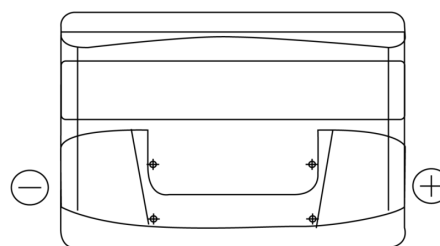

Product overview

Batteries for Cars

Plus CB802

Part number	CB802
Technology	Flooded
EAN/GTIN	3661024014656
Voltage	12 V
Capacity	80.0 Ah
CCA	700 A
Length	315 mm
Width	175 mm
Height	175 mm
Box size	LB4
Polarity	ETN 0
Terminal Type	EN taper post
Hold Down	B13
Weights (subject of variation)	17.80 kg

Polarity

Terminal Type

Positive Terminal

Negative Terminal

Hold Down

Design, features and specifications are subject to change without notice. We disclaim any representation or warranty, express or implied, concerning the data or recommendations, and in no event shall be liable for any loss or damage claimed to have arisen as a result. Some products may not be available in your local market.