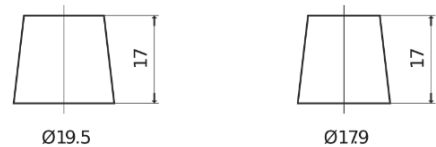

Product overview

Batteries for Cars

Plus CB802

Part number	CB802
Technology	Flooded
EAN/GTIN	3661024014656
Voltage	12 V
Capacity	80.0 Ah
CCA	700 A
Length	315 mm
Width	175 mm
Height	175 mm
Box size	LB4
Polarity	ETN 0
Terminal Type	EN taper post
Hold Down	B13
Weights (subject of variation)	17.80 kg

Polarity

Terminal Type

Positive Terminal

Negative Terminal

Hold Down

Design, features and specifications are subject to change without notice. We disclaim any representation or warranty, express or implied, concerning the data or recommendations, and in no event shall be liable for any loss or damage claimed to have arisen as a result. Some products may not be available in your local market.