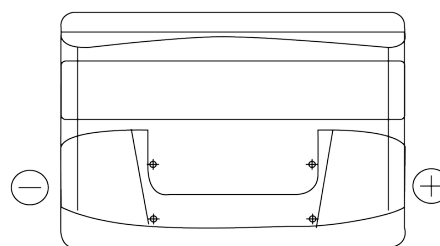

Product overview

Batteries for Cars

Plus CB802

Part number	CB802
Technology	Flooded
EAN/GTIN	3661024014656
Voltage	12 V
Capacity	80.0 Ah
CCA	700 A
Length	315 mm
Width	175 mm
Height	175 mm
Box size	LB4
Polarity	ETN 0
Terminal Type	EN taper post
Hold Down	B13
Weights (subject of variation)	17.80 kg

Polarity

Terminal Type

Positive Terminal

Negative Terminal

Hold Down

Design, features and specifications are subject to change without notice. We disclaim any representation or warranty, express or implied, concerning the data or recommendations, and in no event shall be liable for any loss or damage claimed to have arisen as a result. Some products may not be available in your local market.