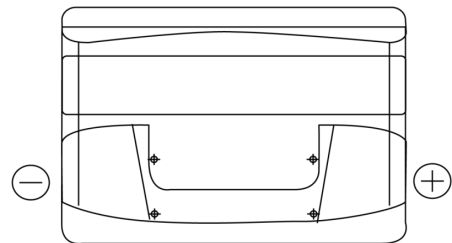

Product overview

Batteries for Cars

Plus CB802

Part number	CB802
Technology	Flooded
EAN/GTIN	3661024014656
Voltage	12 V
Capacity	80.0 Ah
CCA	700 A
Length	315 mm
Width	175 mm
Height	175 mm
Box size	LB4
Polarity	ETN 0
Terminal Type	EN taper post
Hold Down	B13
Weights (subject of variation)	17.80 kg

Polarity

Terminal Type

Positive Terminal

Negative Terminal

Hold Down

Design, features and specifications are subject to change without notice. We disclaim any representation or warranty, express or implied, concerning the data or recommendations, and in no event shall be liable for any loss or damage claimed to have arisen as a result. Some products may not be available in your local market.