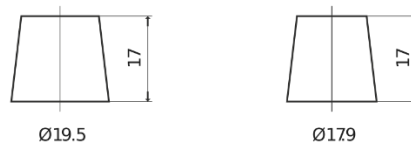

Terminal Type