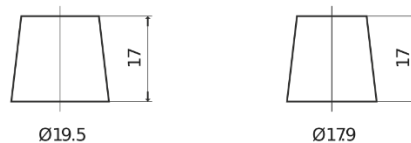

Terminal Type

Positive Terminal

Negative Terminal