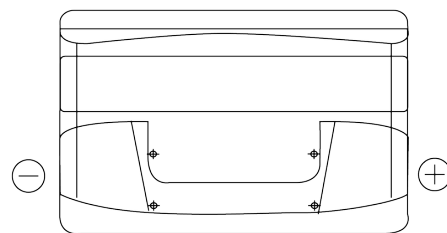

Product overview

Batteries for Cars

Plus CB852

Part number	CB852
Technology	Flooded
EAN/GTIN	3661024014663
Voltage	12 V
Capacity	85 Ah
CCA	760 A
Length	353 mm
Width	175 mm
Height	175 mm
Box size	LB5
Polarity	ETN 0
Terminal Type	EN taper post
Hold Down	B13
Weights (subject of variation)	19.40 kg

Polarity

Terminal Type

Positive Terminal

Negative Terminal

Hold Down

Design, features and specifications are subject to change without notice. We disclaim any representation or warranty, express or implied, concerning the data or recommendations, and in no event shall be liable for any loss or damage claimed to have arisen as a result. Some products may not be available in your local market.