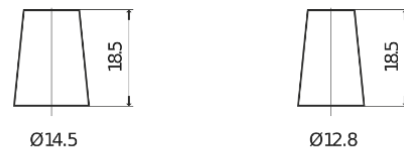

Terminal Type