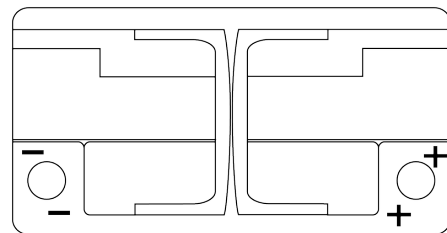

**Product overview**

Batteries for Cars

**Premium EA852**

Part number	EA852
Technology	Flooded
EAN/GTIN	3661024034296
Voltage	12 V
Capacity	85 Ah
CCA	800 A
Length	315 mm
Width	175 mm
Height	175 mm
Box size	LB4
Polarity	ETN 0
Terminal Type	EN taper post
Hold Down	B13
Weights (subject of variation)	18.60 kg

**Polarity**

**Terminal Type**

Positive Terminal

Negative Terminal

**Hold Down**

Design, features and specifications are subject to change without notice. We disclaim any representation or warranty, express or implied, concerning the data or recommendations, and in no event shall be liable for any loss or damage claimed to have arisen as a result. Some products may not be available in your local market.