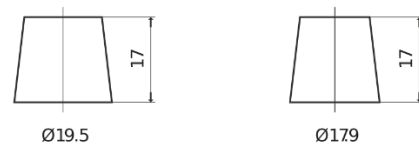

**Product overview**

Batteries for Cars

**AGM TK720**

Part number	TK720
Technology	AGM
EAN/GTIN	3661024057639
Voltage	12 V
Capacity	72.0 Ah
CCA	760 A
Length	278 mm
Width	175 mm
Height	190 mm
Box size	L03
Polarity	ETN 0
Terminal Type	EN taper post
Hold Down	B13
Weights (subject of variation)	20.60 kg

**Polarity**

**Terminal Type**

Positive Terminal

Negative Terminal

**Hold Down**

Design, features and specifications are subject to change without notice. We disclaim any representation or warranty, express or implied, concerning the data or recommendations, and in no event shall be liable for any loss or damage claimed to have arisen as a result. Some products may not be available in your local market.