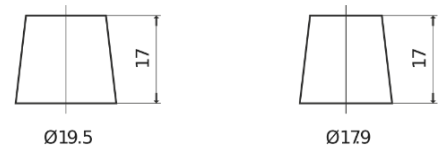

**Product overview**

Batteries for Cars

**Plus CB800**

|                                |               |
|--------------------------------|---------------|
| Part number                    | CB800         |
| Technology                     | Flooded       |
| EAN/GTIN                       | 3661024016421 |
| Voltage                        | 12 V          |
| Capacity                       | 80.0 Ah       |
| CCA                            | 640 A         |
| Length                         | 315 mm        |
| Width                          | 175 mm        |
| Height                         | 190 mm        |
| Box size                       | L04           |
| Polarity                       | ETN 0         |
| Terminal Type                  | EN taper post |
| Hold Down                      | B13           |
| Weights (subject of variation) | 19.00 kg      |

**Polarity**

**Terminal Type**

Positive Terminal

Negative Terminal

**Hold Down**

Design, features and specifications are subject to change without notice. We disclaim any representation or warranty, express or implied, concerning the data or recommendations, and in no event shall be liable for any loss or damage claimed to have arisen as a result. Some products may not be available in your local market.