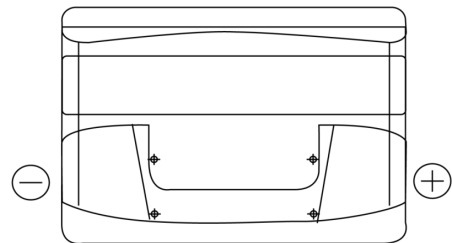

**Product overview**

Batteries for Cars

**Plus CB800**

|                                |               |
|--------------------------------|---------------|
| Part number                    | CB800         |
| Technology                     | Flooded       |
| EAN/GTIN                       | 3661024016421 |
| Voltage                        | 12 V          |
| Capacity                       | 80.0 Ah       |
| CCA                            | 640 A         |
| Length                         | 315 mm        |
| Width                          | 175 mm        |
| Height                         | 190 mm        |
| Box size                       | L04           |
| Polarity                       | ETN 0         |
| Terminal Type                  | EN taper post |
| Hold Down                      | B13           |
| Weights (subject of variation) | 19.00 kg      |

**Polarity**

**Terminal Type**

Positive Terminal

Negative Terminal

**Hold Down**

Design, features and specifications are subject to change without notice. We disclaim any representation or warranty, express or implied, concerning the data or recommendations, and in no event shall be liable for any loss or damage claimed to have arisen as a result. Some products may not be available in your local market.