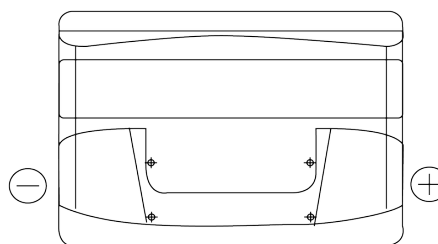

Product overview

Batteries for Cars

Plus CB802

Part number	CB802
Technology	Flooded
EAN/GTIN	3661024014656
Voltage	12 V
Capacity	80 Ah
CCA	700 A
Length	315 mm
Width	175 mm
Height	175 mm
Box size	LB4
Polarity	ETN 0
Terminal Type	EN taper post
Hold Down	B13
Weights (subject of variation)	17.80 kg

Polarity

Terminal Type

Positive Terminal

Negative Terminal

Hold Down

Design, features and specifications are subject to change without notice. We disclaim any representation or warranty, express or implied, concerning the data or recommendations, and in no event shall be liable for any loss or damage claimed to have arisen as a result. Some products may not be available in your local market.