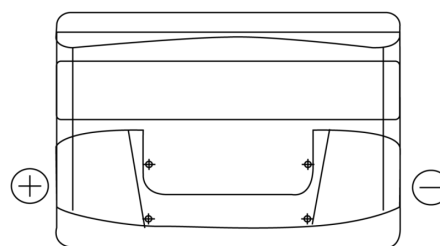

**Product overview**

Batteries for Cars

**Plus CB741**

Part number	CB741
Technology	Flooded
EAN/GTIN	3661024014564
Voltage	12 V
Capacity	74.0 Ah
CCA	680 A
Length	278 mm
Width	175 mm
Height	190 mm
Box size	L03
Polarity	ETN 1
Terminal Type	EN taper post
Hold Down	B13
Weights (subject of variation)	16.60 kg

**Polarity**

**Terminal Type**

**Hold Down**

Design, features and specifications are subject to change without notice. We disclaim any representation or warranty, express or implied, concerning the data or recommendations, and in no event shall be liable for any loss or damage claimed to have arisen as a result. Some products may not be available in your local market.