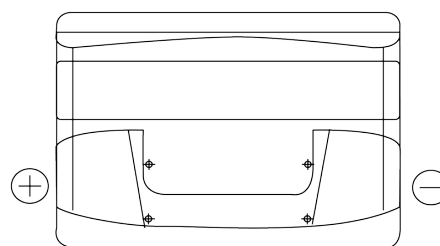

Product overview

Batteries for Cars

Plus CB741

Part number	CB741
Technology	Flooded
EAN/GTIN	3661024014564
Voltage	12 V
Capacity	74.0 Ah
CCA	680 A
Length	278 mm
Width	175 mm
Height	190 mm
Box size	L03
Polarity	ETN 1
Terminal Type	EN taper post
Hold Down	B13
Weights (subject of variation)	16.60 kg

Polarity

Terminal Type

Positive Terminal

Negative Terminal

Hold Down

Design, features and specifications are subject to change without notice. We disclaim any representation or warranty, express or implied, concerning the data or recommendations, and in no event shall be liable for any loss or damage claimed to have arisen as a result. Some products may not be available in your local market.