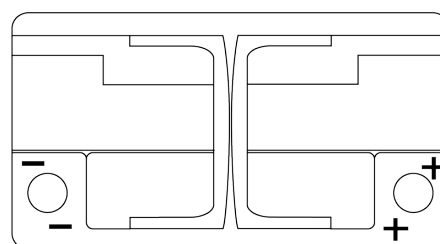

Product overview

Batteries for Cars

Premium EA722

Part number	EA722
Technology	Flooded
EAN/GTIN	3661024034289
Voltage	12 V
Capacity	72 Ah
CCA	720 A
Length	278 mm
Width	175 mm
Height	175 mm
Box size	LB3
Polarity	ETN 0
Terminal Type	EN taper post
Hold Down	B13
Weights (subject of variation)	15.90 kg

Polarity

Terminal Type

Positive Terminal

Negative Terminal

Hold Down

Design, features and specifications are subject to change without notice. We disclaim any representation or warranty, express or implied, concerning the data or recommendations, and in no event shall be liable for any loss or damage claimed to have arisen as a result. Some products may not be available in your local market.