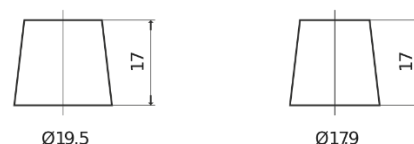

Terminal Type

Positive Terminal

Negative Terminal