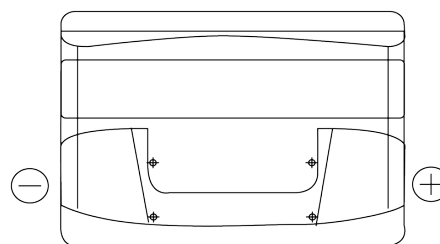

**Product overview**

Batteries for Cars

**Formula FB712**

Part number	FB712
Technology	Flooded
EAN/GTIN	3661024044646
Voltage	12 V
Capacity	71 Ah
CCA	670 A
Length	278 mm
Width	175 mm
Height	175 mm
Box size	LB3
Polarity	ETN 0
Terminal Type	EN taper post
Hold Down	B13
Weights (subject of variation)	15.30 kg

**Polarity**

**Terminal Type**

Positive Terminal

Negative Terminal

**Hold Down**

Design, features and specifications are subject to change without notice. We disclaim any representation or warranty, express or implied, concerning the data or recommendations, and in no event shall be liable for any loss or damage claimed to have arisen as a result. Some products may not be available in your local market.