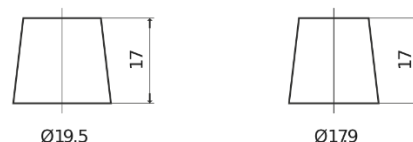

**Product overview**

Batteries for Cars

**Formula FB712**

Part number	FB712
Technology	Flooded
EAN/GTIN	3661024044646
Voltage	12 V
Capacity	71 Ah
CCA	670 A
Length	278 mm
Width	175 mm
Height	175 mm
Box size	LB3
Polarity	ETN 0
Terminal Type	EN taper post
Hold Down	B13
Weights (subject of variation)	15.30 kg

**Polarity**

**Terminal Type**

Positive Terminal

Negative Terminal

**Hold Down**

Design, features and specifications are subject to change without notice. We disclaim any representation or warranty, express or implied, concerning the data or recommendations, and in no event shall be liable for any loss or damage claimed to have arisen as a result. Some products may not be available in your local market.