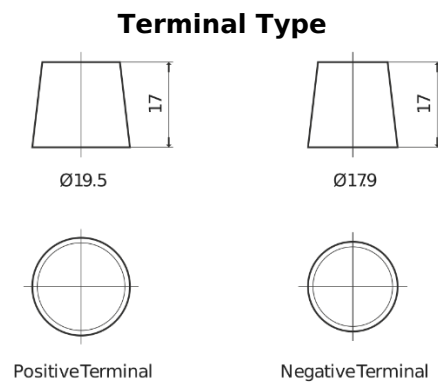

Product overview

Batteries for Trucks, Buses, Construction, Agriculture

StartPRO TG2254

Part number	TG2254
Technology	Flooded
EAN/GTIN	3661024057448
Voltage	12 V
Capacity	225.0 Ah
CCA	1200 A
Length	518 mm
Width	274 mm
Height	240 mm
Box size	D06
Polarity	ETN 4
Terminal Type	EN taper post
Hold Down	B0
Weights (subject of variation)	54.90 kg