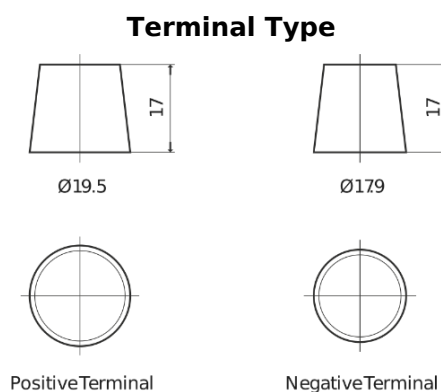

Product overview

Batteries for Trucks, Buses, Construction, Agriculture

StartPRO TG2254

Part number	TG2254
Technology	Flooded
EAN/GTIN	3661024057448
Voltage	12 V
Capacity	225.0 Ah
CCA	1200 A
Length	518 mm
Width	274 mm
Height	240 mm
Box size	D06
Polarity	ETN 4
Terminal Type	EN taper post
Hold Down	B0
Weights (subject of variation)	54.90 kg