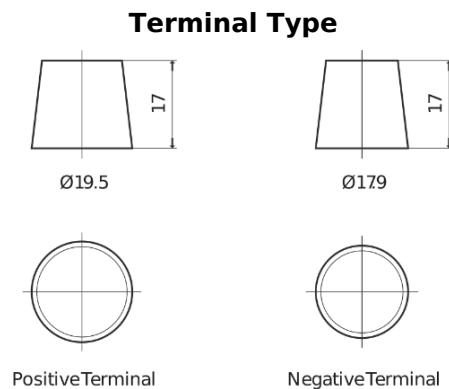

**Product overview**

Batteries for Trucks, Buses, Construction, Agriculture

**StartPRO TG2253**

Part number	TG2253
Technology	Flooded
EAN/GTIN	3661024057431
Voltage	12 V
Capacity	225.0 Ah
CCA	1200 A
Length	518 mm
Width	274 mm
Height	240 mm
Box size	D06
Polarity	ETN 3
Terminal Type	EN taper post
Hold Down	B0
Weights (subject of variation)	54.90 kg