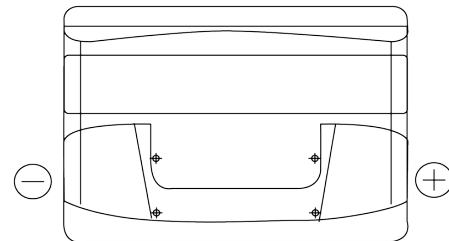

**Product overview**

Batteries for Cars

**Power DB712**

Part number	DB712
Technology	Flooded
EAN/GTIN	3661024024648
Voltage	12 V
Capacity	71 Ah
CCA	670 A
Length	278 mm
Width	175 mm
Height	175 mm
Box size	LB3
Polarity	ETN 0
Terminal Type	EN taper post
Hold Down	B13
Weights (subject of variation)	15.30 kg

**Polarity**

**Terminal Type**

Positive Terminal

Negative Terminal

**Hold Down**

Design, features and specifications are subject to change without notice. We disclaim any representation or warranty, express or implied, concerning the data or recommendations, and in no event shall be liable for any loss or damage claimed to have arisen as a result. Some products may not be available in your local market.