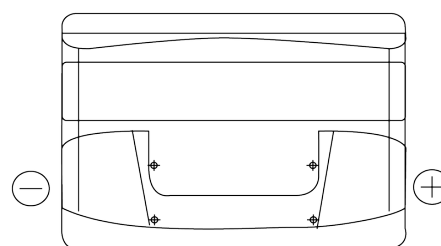

**Product overview**

Batteries for Cars

**Power DB712**

Part number	DB712
Technology	Flooded
EAN/GTIN	3661024024648
Voltage	12 V
Capacity	71 Ah
CCA	670 A
Length	278 mm
Width	175 mm
Height	175 mm
Box size	LB3
Polarity	ETN 0
Terminal Type	EN taper post
Hold Down	B13
Weights (subject of variation)	15.30 kg

**Polarity**

**Terminal Type**

Positive Terminal

Negative Terminal

**Hold Down**

Design, features and specifications are subject to change without notice. We disclaim any representation or warranty, express or implied, concerning the data or recommendations, and in no event shall be liable for any loss or damage claimed to have arisen as a result. Some products may not be available in your local market.