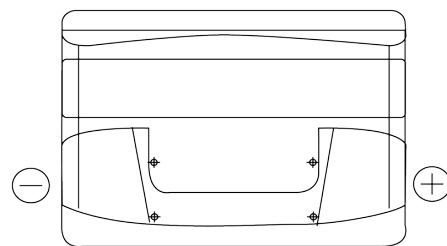

Product overview

Batteries for Cars

Plus CB712

Part number	CB712
Technology	Flooded
EAN/GTIN	3661024014649
Voltage	12 V
Capacity	71 Ah
CCA	670 A
Length	278 mm
Width	175 mm
Height	175 mm
Box size	LB3
Polarity	ETN 0
Terminal Type	EN taper post
Hold Down	B13
Weights (subject of variation)	15.30 kg

Polarity

Terminal Type

Positive Terminal

Negative Terminal

Hold Down

Design, features and specifications are subject to change without notice. We disclaim any representation or warranty, express or implied, concerning the data or recommendations, and in no event shall be liable for any loss or damage claimed to have arisen as a result. Some products may not be available in your local market.