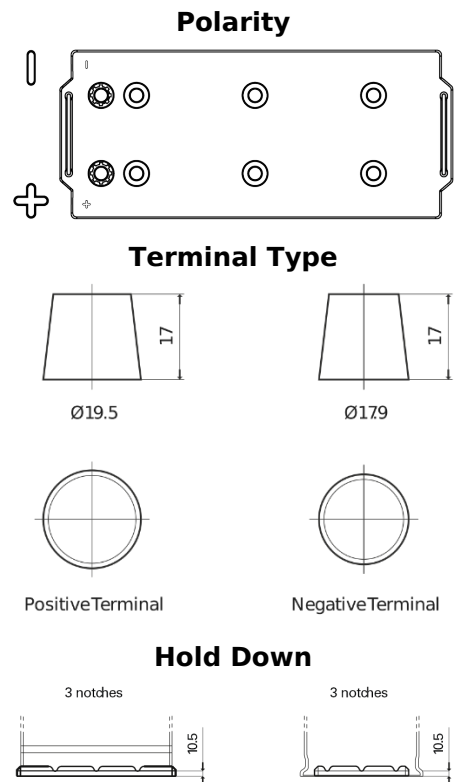

Product overview

Batteries for Trucks, Buses, Construction, Agriculture

StartPRO TG1806

Part number	TG1806
Technology	Flooded
EAN/GTIN	3661024055505
Voltage	12 V
Capacity	180.0 Ah
CCA	1000 A
Length	510 mm
Width	218 mm
Height	225 mm
Box size	D09
Polarity	ETN 4
Terminal Type	EN taper post
Hold Down	B3
Weights (subject of variation)	43.00 kg