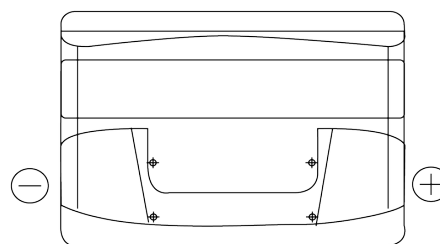

**Product overview**

Batteries for Cars

**Plus CB712**

Part number	CB712
Technology	Flooded
EAN/GTIN	3661024014649
Voltage	12 V
Capacity	71 Ah
CCA	670 A
Length	278 mm
Width	175 mm
Height	175 mm
Box size	LB3
Polarity	ETN 0
Terminal Type	EN taper post
Hold Down	B13
Weights (subject of variation)	15.30 kg

**Polarity**

**Terminal Type**

Positive Terminal

Negative Terminal

**Hold Down**

Design, features and specifications are subject to change without notice. We disclaim any representation or warranty, express or implied, concerning the data or recommendations, and in no event shall be liable for any loss or damage claimed to have arisen as a result. Some products may not be available in your local market.