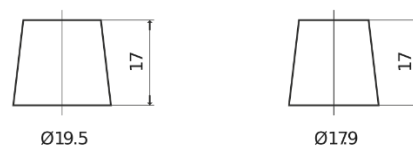

**Product overview**

Batteries for Cars

**Plus CB712**

Part number	CB712
Technology	Flooded
EAN/GTIN	3661024014649
Voltage	12 V
Capacity	71 Ah
CCA	670 A
Length	278 mm
Width	175 mm
Height	175 mm
Box size	LB3
Polarity	ETN 0
Terminal Type	EN taper post
Hold Down	B13
Weights (subject of variation)	15.30 kg

**Polarity**

**Terminal Type**

Positive Terminal

Negative Terminal

**Hold Down**

Design, features and specifications are subject to change without notice. We disclaim any representation or warranty, express or implied, concerning the data or recommendations, and in no event shall be liable for any loss or damage claimed to have arisen as a result. Some products may not be available in your local market.