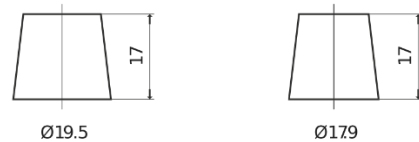

Product overview

Batteries for Cars

Plus CB712

Part number	CB712
Technology	Flooded
EAN/GTIN	3661024014649
Voltage	12 V
Capacity	71 Ah
CCA	670 A
Length	278 mm
Width	175 mm
Height	175 mm
Box size	LB3
Polarity	ETN 0
Terminal Type	EN taper post
Hold Down	B13
Weights (subject of variation)	15.30 kg

Polarity

Terminal Type

Positive Terminal

Negative Terminal

Hold Down

Design, features and specifications are subject to change without notice. We disclaim any representation or warranty, express or implied, concerning the data or recommendations, and in no event shall be liable for any loss or damage claimed to have arisen as a result. Some products may not be available in your local market.