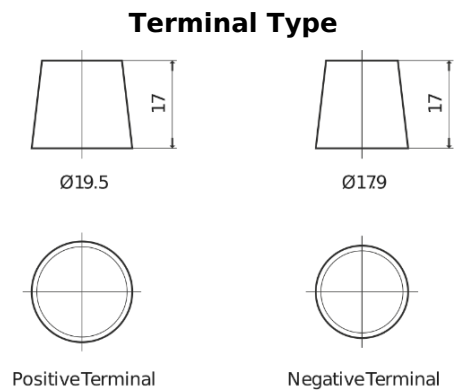

Product overview

Batteries for Trucks, Buses, Construction, Agriculture

StartPRO TG1803

Part number	TG1803
Technology	Flooded
EAN/GTIN	3661024055444
Voltage	12 V
Capacity	180.0 Ah
CCA	1000 A
Length	513 mm
Width	223 mm
Height	223 mm
Box size	D05
Polarity	ETN 3
Terminal Type	EN taper post
Hold Down	B0
Weights (subject of variation)	42.80 kg